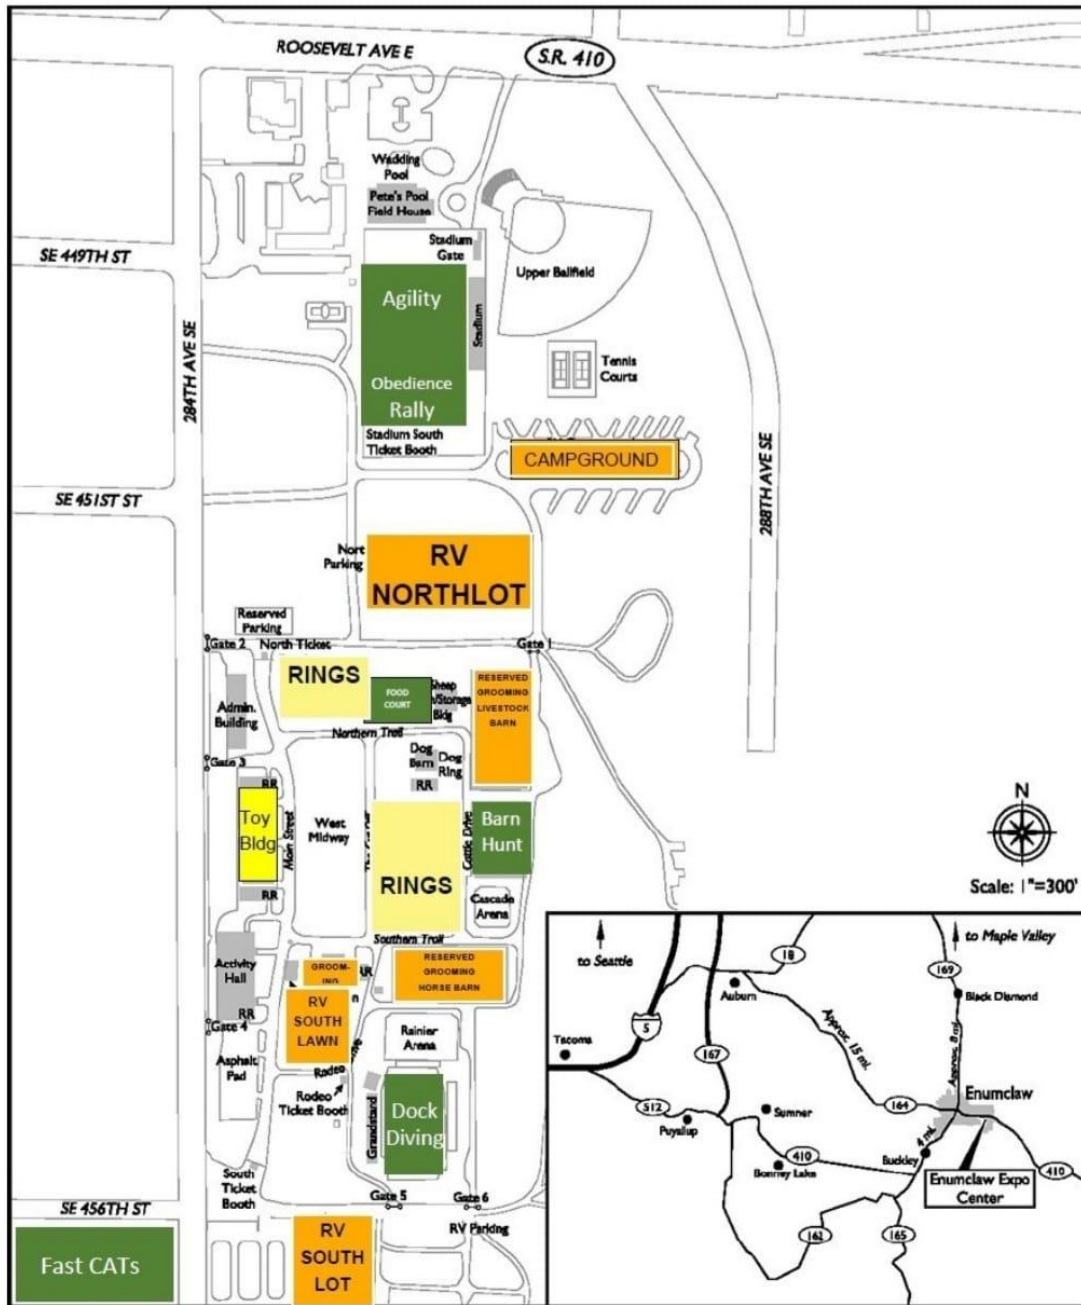

INFORMATION AND FORMS CAN BE FOUND HERE:

<https://2021.aedca.org/home.php>

2021 LOGO MERCHANDISE FOR SALE CAN BE FOUND HERE:

<https://www.cafepress.com/aedca>

MAP (note, this is from a previous year show, please note the following changes)

- Only Conformation & Agility - There will be no Barn Hunt, Dock Diving, Fast CAT or all-breed Obedience/Rally* at these shows. *Eskie only Obedience/Rally will be offered on Saturday.
- “Toy Building” will be the American Eskimo Dog building for the weekend (Friday evening – Monday Evening). All National & Regional conformation will take place in this building. All social activities will take place in this building including (banquet, social hours, judge education, and member education/meetings).